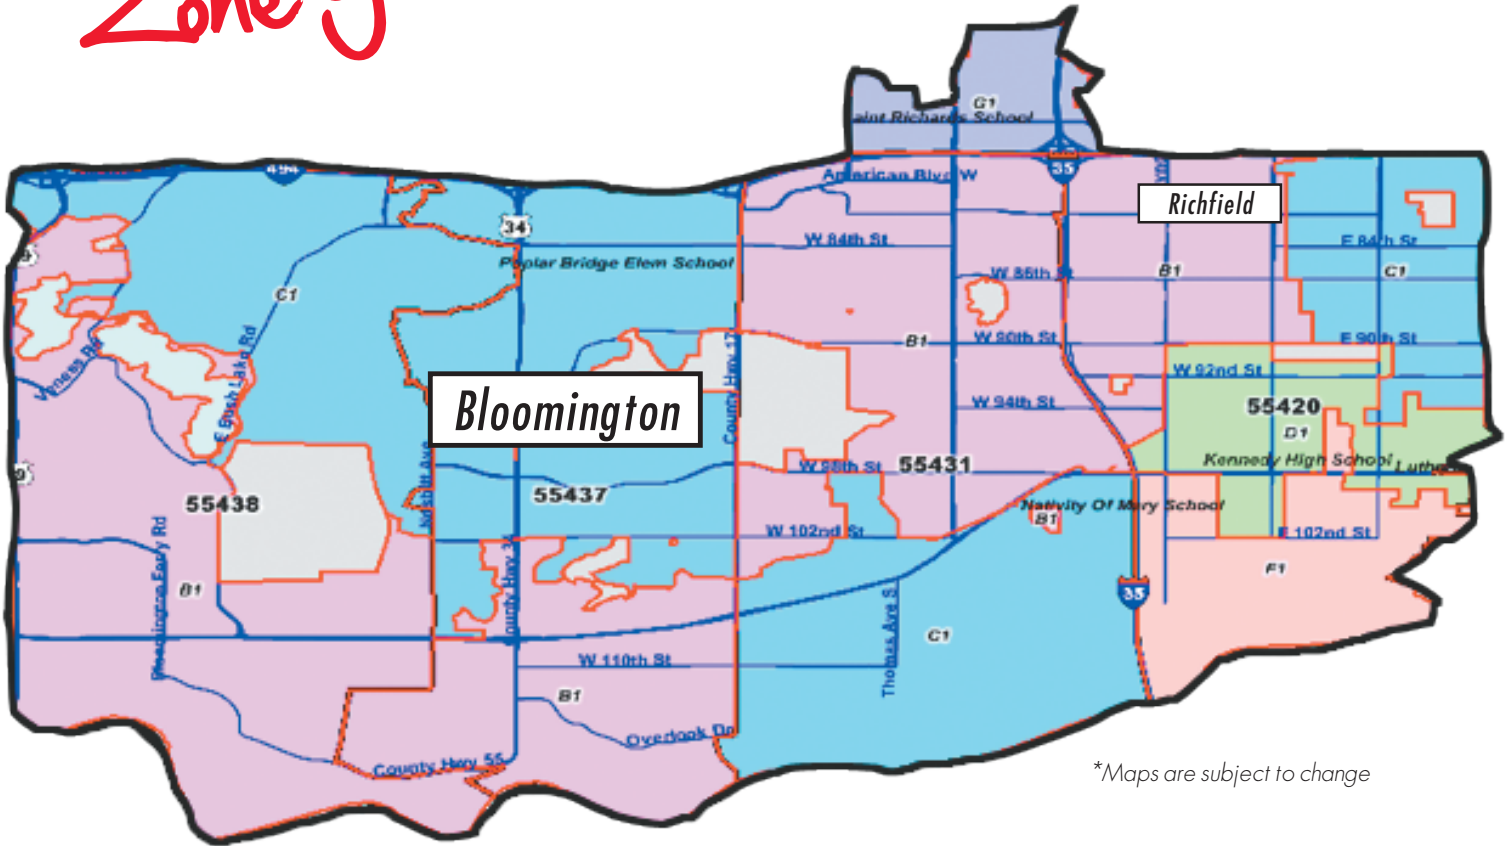

MAILED DIRECTLY TO EVERY HOUSEHOLD

Includes: Bloomington & Portions of Richfield

Zone Y

**Maps are subject to change*

Lakes Marketing Group, Inc. • 13700 83rd Way, Suite 210 • Maple Grove, MN 55369
www.LakesMarketingGroup.com | www.ClickNPrintSavings.com