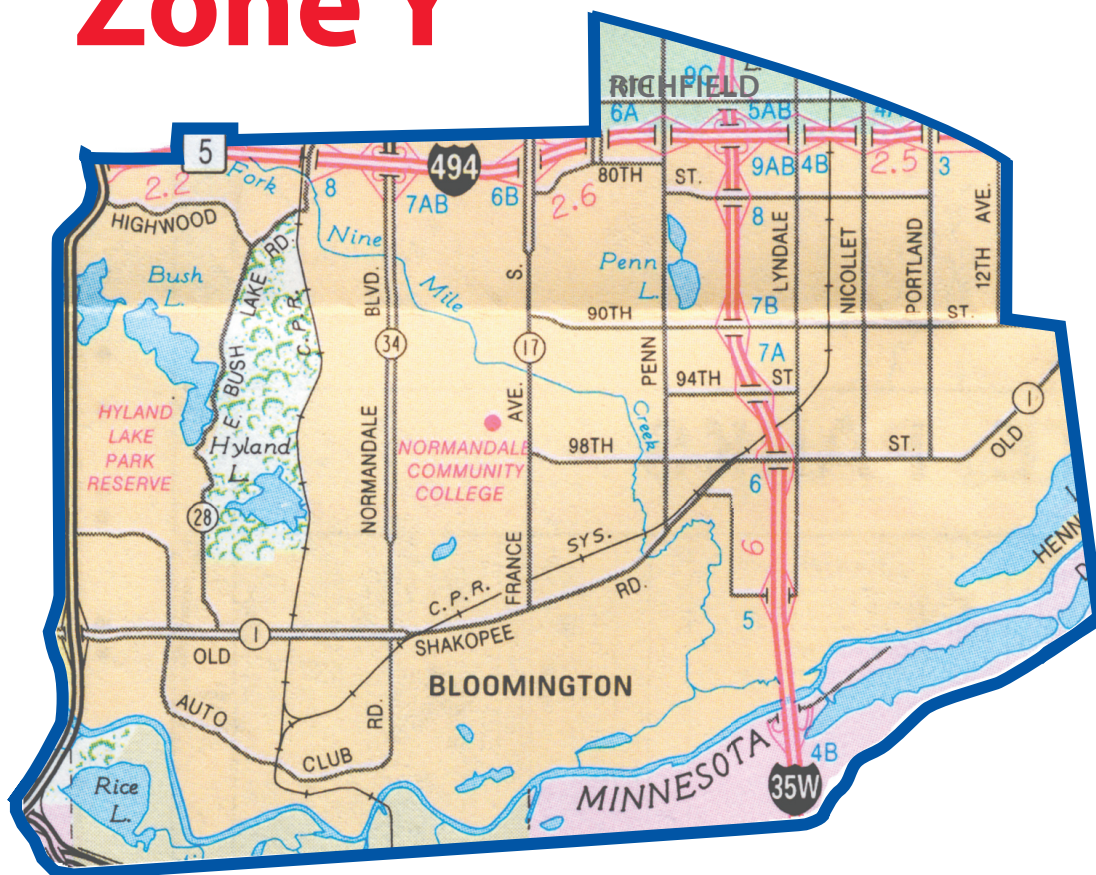

MAILED DIRECTLY TO EVERY HOUSEHOLD

Includes: Bloomington & Portions of Richfield

For Advertising Information Call: **763-535-9751**

Zone Y

Promotional Pages, Inc. & Lakes Marketing Group, Inc.
5701 Kentucky Avenue N #205 • Crystal MN 55428
office 651-490-1671 & 763-535-9751 • fax 763-537-4018

**Maps are subject to change*